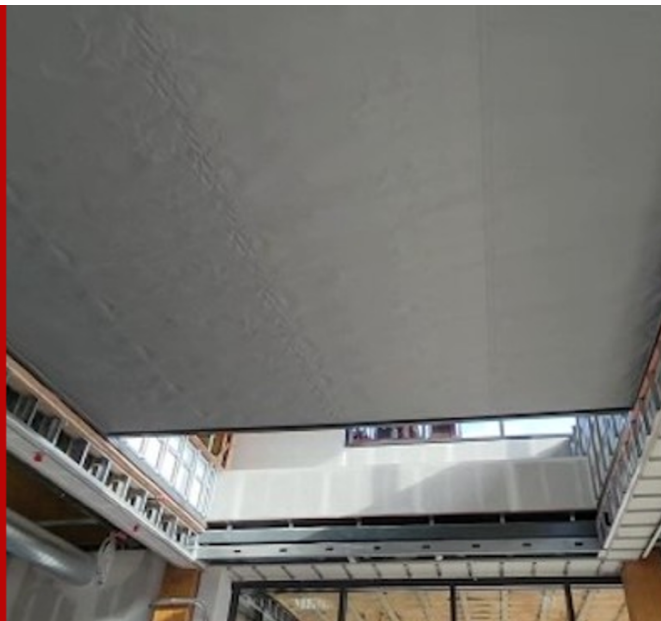

### Introducing DSI-HHS10B Hose Stream Rated Horizontal Fire Curtain

A Horizontal UL 10B rated fire curtain with a 120-minute rating!

The **DSI-HHS10B Hose Stream Rated Horizontal Fire Curtain** is a breakthrough product for architects who want to compartmentalize large floor openings while reducing or eliminating mechanical smoke evacuation systems. It is a cutting-edge solution that effectively prevents smoke and fire from spreading through the ceiling and atrium voids, stairwells, and skylights.

### DSI-HHS10B Horizontal Fire Curtain- Headbox Matrix

This **fire curtain** comprises a light gauge compact steel headbox that houses the roller, fabric, and motor within the casing, creating a small package that remains virtually invisible until deployed. Its lightweight, proprietary multi-layered fire-rated fiberglass and stainless-steel fabric with slim steel side guides make it a reliable and efficient choice.