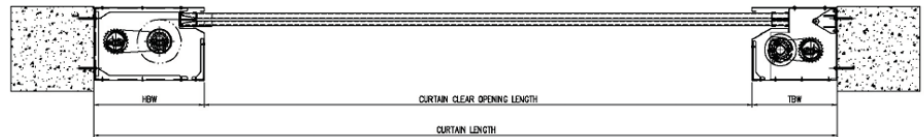

HEAD BOX DIMENSIONS BASED ON CURTAIN LENGTH				TAIL END BOX DIMENSIONS	
UP TO 10' IN LENGTH		UP TO 23' IN LENGTH		UP TO 32' IN LENGTH	
OPENING SIZE		HEADBOX		TAIL END BOX	
CURTAIN LENGTH	CURTAIN WIDTH	WIDTH (HBW)	HEIGHT (HBH)	WIDTH (TBW)	HEIGHT (TBH)
3' 4" to 10' 0"	up to 32' 0"	15"	9"	13-3/4"	11-3/4"
10' 0" to 23' 0"	up to 32' 0"	17-3/4"	11"	13-3/4"	11-3/4"
23' 0" to 32' 0"	up to 26' 0"	18-1/4"	11-3/4"	13-3/4"	11-3/4"
<i>*For larger sizes consult the factory</i>					

DSI-HHS10B Horizontal Fire Curtain- Headbox Matrix

This **fire curtain** comprises a light gauge compact steel headbox that houses the roller, fabric, and motor within the casing, creating a small package that remains virtually invisible until deployed. Its lightweight, proprietary multi-layered fire-rated fiberglass and stainless-steel fabric with slim steel side guides make it a reliable and efficient choice.

MOUNTING OPTIONS

FLOOR MOUNT

JAMB MOUNT

UNDER CEILING MOUNT

DSI-HHS10B Horizontal Fire Curtain- Various Mounting Options