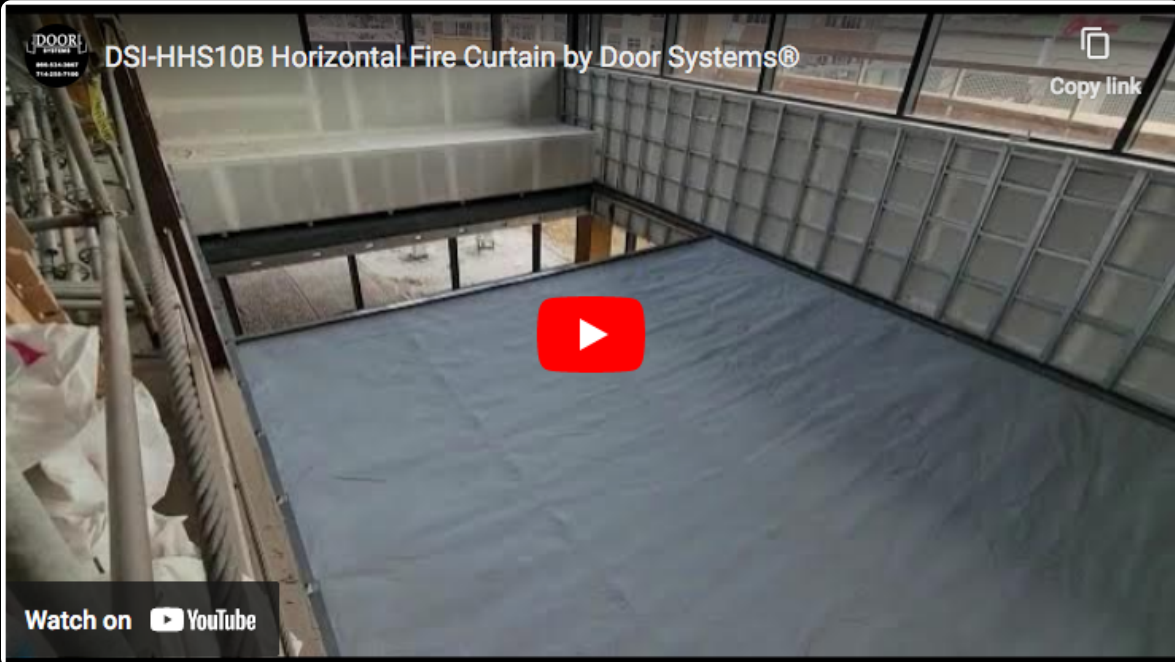

## INTEGRATED DOORS AND SMOKE & FIRE CURTAINS by Door Systems

**DSI-HHS10B**  
HOSE STREAM RATED  
HORIZONTAL  
FIRE CURTAIN

UL 10B  
UP TO 120 MINUTES

### Introducing DSI-HHS10B Hose Stream Rated Horizontal Fire Curtain

A Horizontal UL 10B rated fire curtain with a 120-minute rating!

The **DSI-HHS10B Hose Stream Rated Horizontal Fire Curtain** is a breakthrough product for architects who want to compartmentalize large floor openings while reducing or eliminating mechanical smoke evacuation systems. It is a cutting-edge solution that effectively prevents smoke and fire from spreading through the ceiling and atrium voids, stairwells, and skylights.

DSI-HHS10B Horizontal Fire Curtain- Enduring Hose Stream Test

The **DSI-HHS10B Horizontal Fire Curtain** is a game-changer that incorporates the latest technology of our **UL 10D curtain products**. It has been tested and labeled to UL 10B with Hose Stream for up to 120 minutes, making it a powerful and trustworthy solution.

### DSI-HHS10B Horizontal Fire Curtain- Headbox Matrix

This **fire curtain** comprises a light gauge compact steel headbox that houses the roller, fabric, and motor within the casing, creating a small package that remains virtually invisible until deployed. Its lightweight, proprietary multi-layered fire-rated fiberglass and stainless-steel fabric with slim steel side guides make it a reliable and efficient choice.