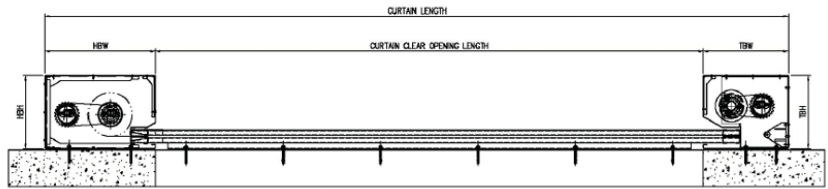

HEAD BOX DIMENSIONS BASED ON CURTAIN LENGTH				TAIL END BOX DIMENSIONS	
UP TO 10' IN LENGTH		UP TO 23' IN LENGTH		UP TO 32' IN LENGTH	
OPENING SIZE		HEADBOX		TAIL END BOX	
CURTAIN LENGTH	CURTAIN WIDTH	WIDTH (HBW)	HEIGHT (HBH)	WIDTH (TBW)	HEIGHT (TBH)
3' 4" to 10' 0"	up to 32' 0"	15"	9"	13-3/4"	11-3/4"
10' 0" to 23' 0"	up to 32' 0"	17-3/4"	11"	13-3/4"	11-3/4"
23' 0" to 32' 0"	up to 26' 0"	18-1/4"	11-3/4"	13-3/4"	11-3/4"
<i>*For larger sizes consult the factory</i>					

DSI-HHS10B Horizontal Fire Curtain- Headbox Matrix

This **fire curtain** comprises a light gauge compact steel headbox that houses the roller, fabric, and motor within the casing, creating a small package that remains virtually invisible until deployed. Its lightweight, proprietary multi-layered fire-rated fiberglass and stainless-steel fabric with slim steel side guides make it a reliable and efficient choice.

MOUNTING OPTIONS

FLOOR MOUNT