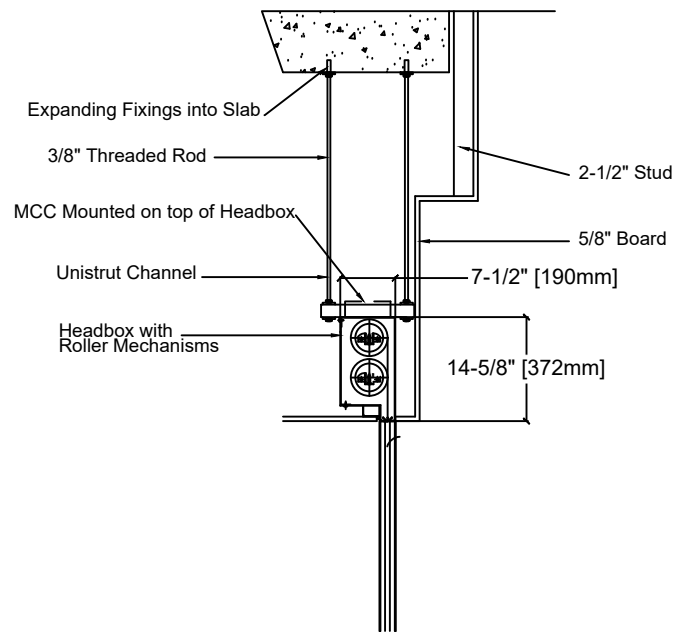

HEADBOX 2" DOWNSTAND NECK CONFIGURATION

**SINGLE ROLLER
LESS THAN 14' IN WIDTH**

**MULTIPLE (OVER/UNDER) ROLLER
MORE THAN 14' IN WIDTH**

**MULTIPLE (SIDE BY SIDE) ROLLER
MORE THAN 14' IN WIDTH**

ALL HEADBOX SIZES SHOWN ARE FOR CURTAIN DROPS LESS THAN 9' 10". PLEASE SEE HEADBOX SIZING CHART FOR CURTAIN DROPS MORE THAN 9'10".