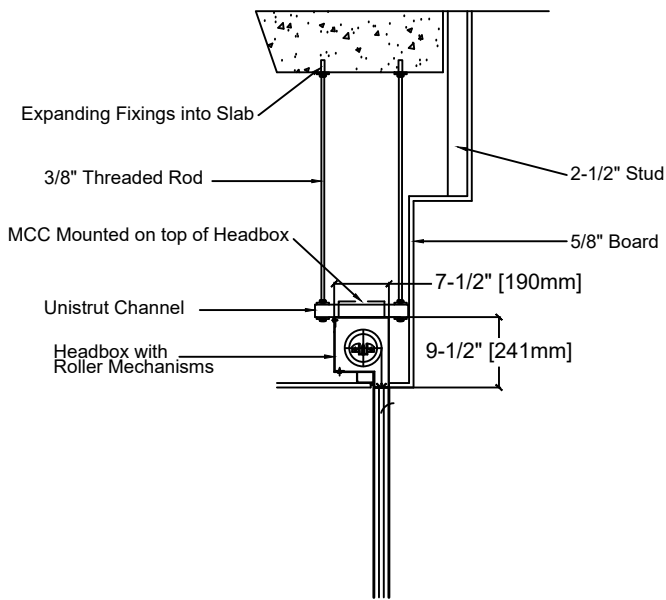

HEADBOX 2" DOWNSTAND NECK CONFIGURATION

**SINGLE ROLLER
LESS THAN 14' IN WIDTH**

**MULTIPLE (OVER/UNDER) ROLLER
MORE THAN 14' IN WIDTH**

**MULTIPLE (SIDE BY SIDE) ROLLER
MORE THAN 14' IN WIDTH**

ALL HEADBOX SIZES SHOWN ARE FOR CURTAIN DROPS LESS THAN 9' 10". PLEASE SEE HEADBOX SIZING CHART FOR CURTAIN DROPS MORE THAN 9'10".