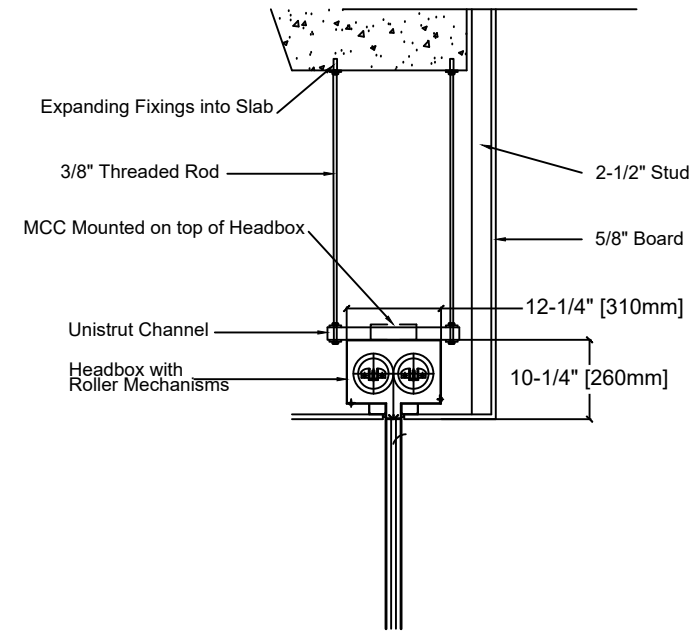

HEADBOX 2" DOWNSTAND NECK CONFIGURATION

**SINGLE ROLLER
LESS THAN 14' IN WIDTH**

**MULTIPLE (OVER/UNDER) ROLLER
MORE THAN 14' IN WIDTH**

**MULTIPLE (SIDE BY SIDE) ROLLER
MORE THAN 14' IN WIDTH**

ALL HEADBOX SIZES SHOWN ARE FOR CURTAIN DROPS LESS THAN 9' 10". PLEASE SEE HEADBOX SIZING CHART FOR CURTAIN DROPS MORE THAN 9'10".