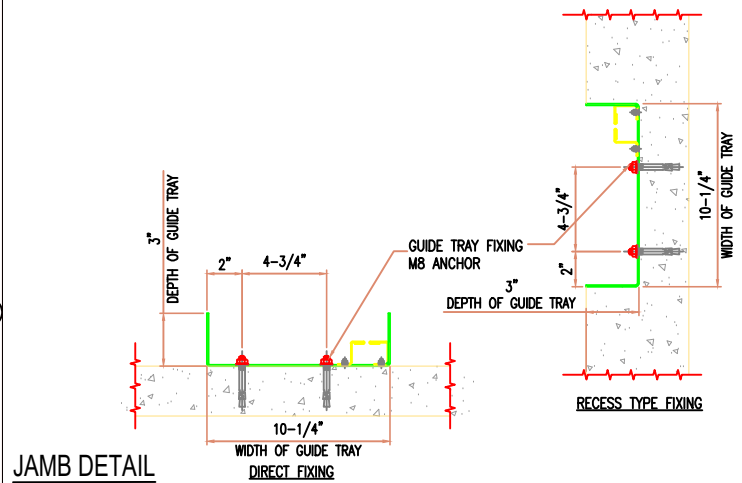

HEADBOX DETAIL

JAMB DETAIL

www.doorsync.com

DSI-A4HR ACCORDION FIRE CURTAIN – ELEVATION, HEADBOX, JAMB DETAILS

SCALE: NTS

DRAWN: 06/2019

ACCORDION CURTAIN