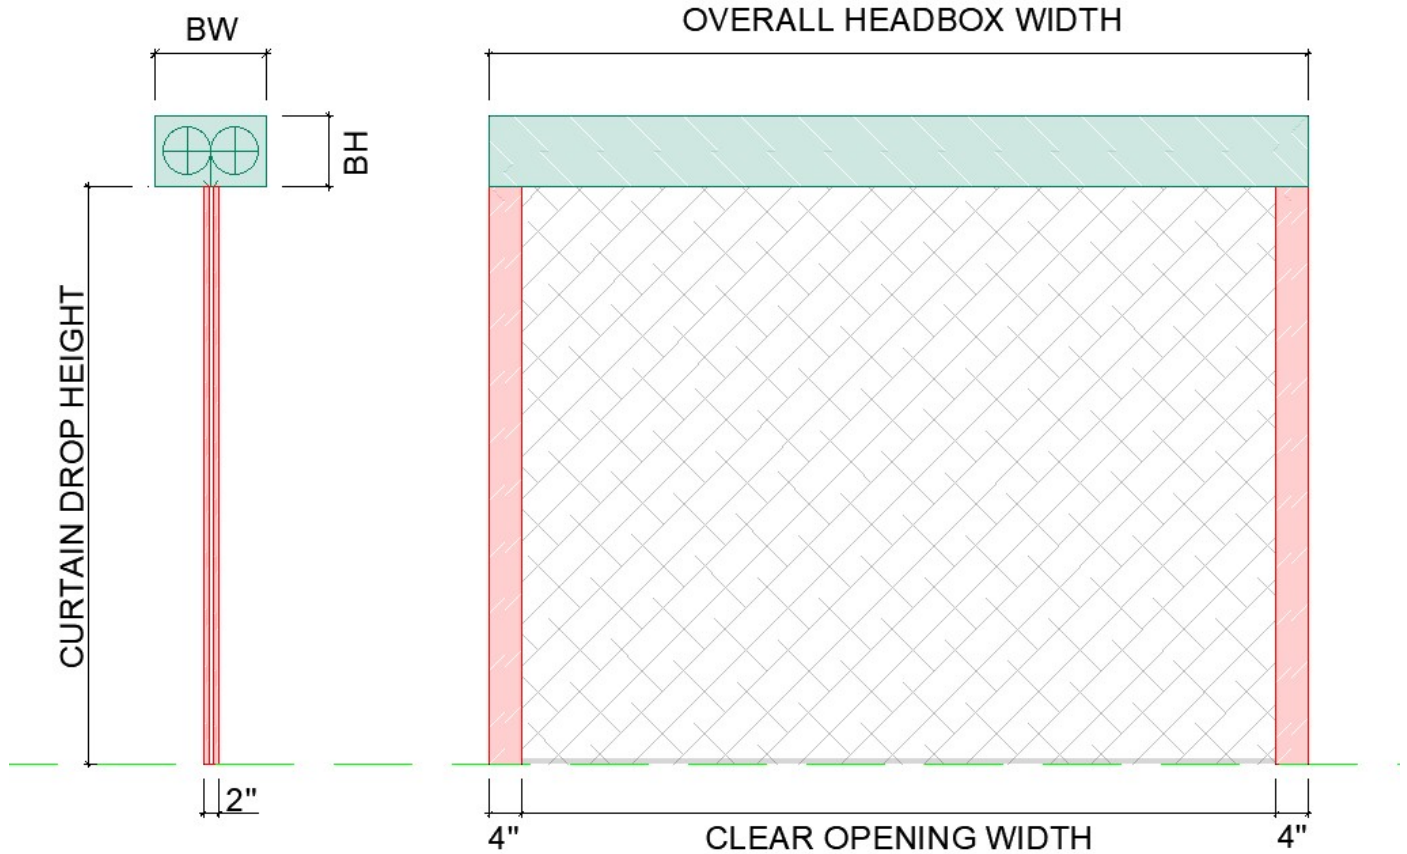

HEAD BOX SIZE MATRIX TYPE 3 - SIDE/SIDE

MODEL: DSI- HS10B

HOSE STREAM RATED SMOKE AND FIRE CURTAIN

		HEAD BOX MATRIX (BW" X BH")							
		CLEAR OPENING WIDTH IN FT.							
		< 6'	8'	10'	12'	14'	16'	> 16' up to 984'	
CURTAIN DROP HEIGHT IN FT.	3'	SEE HEAD BOX MATRIX TYPE 1							15 x 9
	4'								15 x 9
	8'								15 x 9
	10'								15 x 9
	12'					18 x 10	18 x 10		
	14'					18 x 10	18 x 10		
	16'					18 x 10	18 x 10		
	18'				18 x 10	18 x 10	18 x 10		
	20'				18 x 10	18 x 10	18 x 10		
	24'	*	*	21 x 12	21 x 12	21 x 12	21 x 12	21 x 12	
	26'	*	*	21 x 12	21 x 12	21 x 12	21 x 12	21 x 12	
	> 26'	*	*	*	*	*	*	*	

NOTE: * Contact Door Systems for any other size that is not listed here