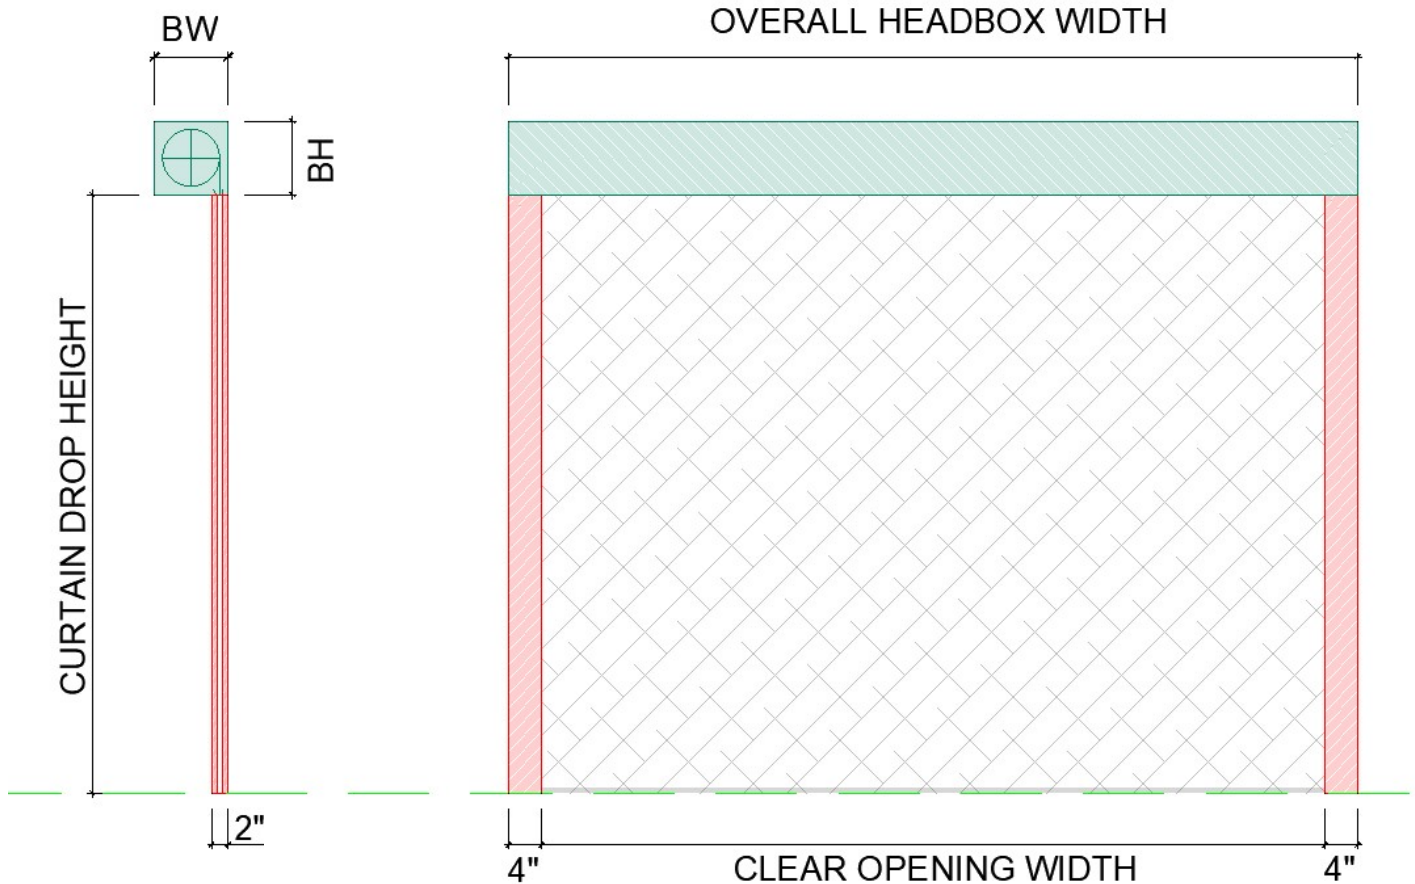

HEAD BOX SIZE MATRIX TYPE 1 - SINGLE ROLLER

MODEL: DSI- HS10B

HOSE STREAM RATED SMOKE AND FIRE CURTAIN

		HEAD BOX MATRIX (BW" X BH")							
		CLEAR OPENING WIDTH IN FT.							
		3'	4'	8'	10'	12'	14'	16'	> 16'
CURTAIN DROP HEIGHT IN FT.	3'	9 x 9	9 x 9	9 x 9	9 x 9	9 x 9	9 x 9	9 x 9	SEE MATRIX TYPE 2/3
	4'	9 x 9	9 x 9	9 x 9	9 x 9	9 x 9	9 x 9	9 x 9	
	8'	9 x 9	9 x 9	9 x 9	9 x 9	9 x 9	9 x 9	9 x 9	
	10'	9 x 9	9 x 9	9 x 9	9 x 9	9 x 9	9 x 9	9 x 9	
	12'	10 x 10	10 x 10	10 x 10	10 x 10	10 x 10	10 x 10	10 x 10	
	14'	10 x 10	10 x 10	10 x 10	10 x 10	10 x 10	10 x 10		
	16'	10 x 10	10 x 10	10 x 10	10 x 10	10 x 10	10 x 10		
	18'	10 x 10	10 x 10	10 x 10	10 x 10	10 x 10			
	20'	10 x 10	10 x 10	10 x 10	10 x 10	10 x 10			
	> 20'	*	*	*	*	*	*	*	

NOTE: * Contact Door Systems for any size that is not listed here