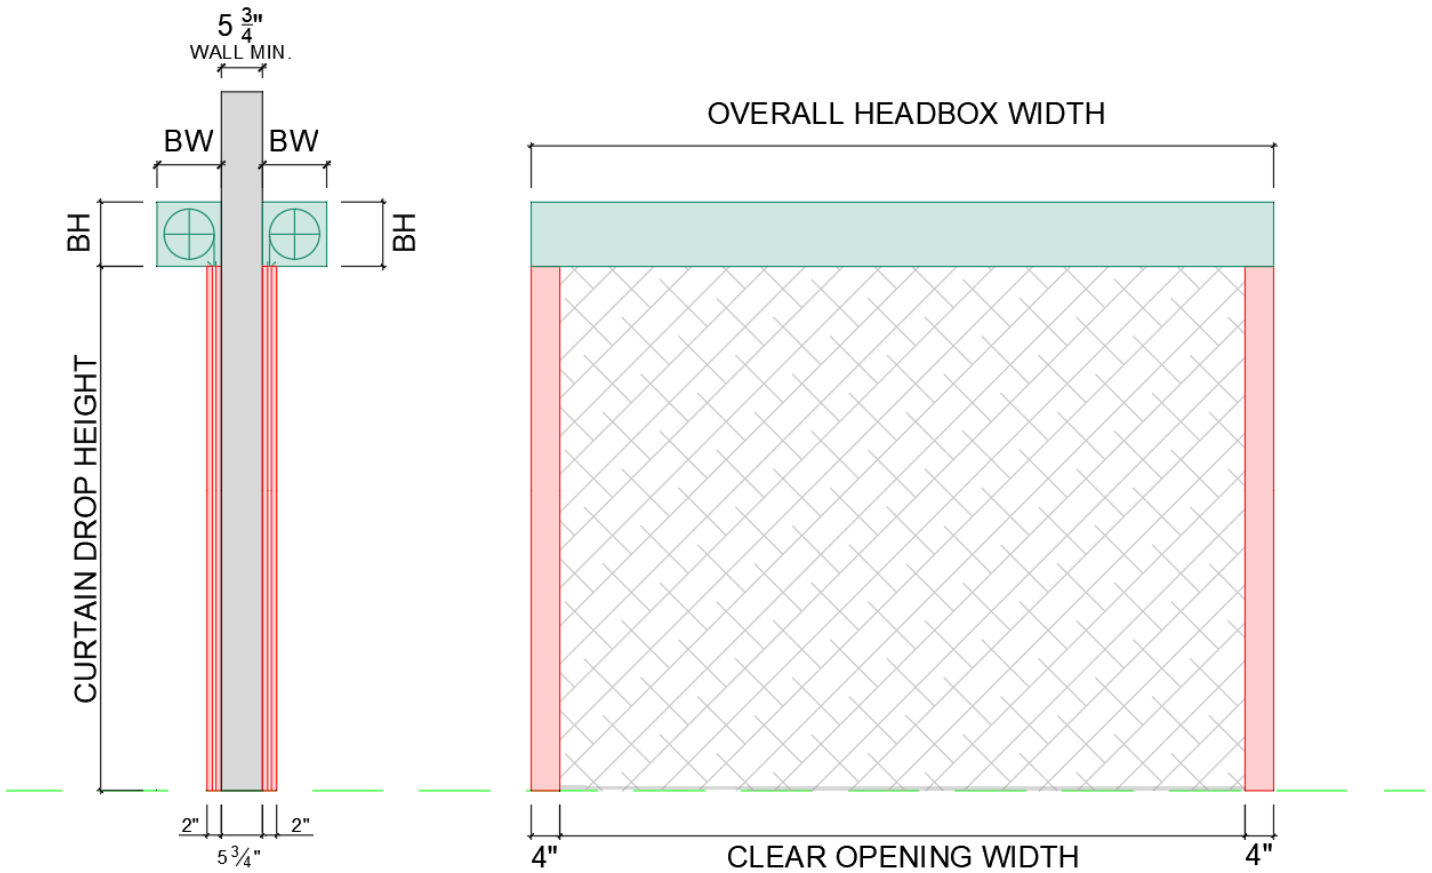

HEAD BOX SIZE MATRIX TYPE 1 - SINGLE ROLLER

MODEL: DSI- FW119
DEPLOYABLE FABRIC FIRE WALL

		HEAD BOX MATRIX (BW" X BH")							
		CLEAR OPENING WIDTH IN FT.							
		3'	4'	8'	10'	12'	14'	16'	> 20'
CURTAIN DROP HEIGHT IN FT.	3'	9 x 9	9 x 9	9 x 9	9 x 9	9 x 9	9 x 9	9 x 9	SEE MATRIX TYPE 2
	4'	9 x 9	9 x 9	9 x 9	9 x 9	9 x 9	9 x 9	9 x 9	
	8'	9 x 9	9 x 9	9 x 9	9 x 9	9 x 9	9 x 9	9 x 9	
	10'	9 x 9	9 x 9	9 x 9	9 x 9	9 x 9	9 x 9	9 x 9	
	12'	10 x 10	10 x 10	10 x 10	10 x 10	10 x 10	10 x 10	10 x 10	
	14'	10 x 10	10 x 10	10 x 10	10 x 10	10 x 10	10 x 10		
	16'	10 x 10	10 x 10	10 x 10	10 x 10	10 x 10	10 x 10		
	20'	10 x 10	10 x 10	10 x 10	10 x 10	10 x 10			
	>24'	*	*	*	*	*	*	*	

NOTE: * Contact Door Systems for any size that is not listed here

HEAD BOX SIZE MATRIX TYPE 2 - OVER/UNDER

MODEL: DSI- FW119
DEPLOYABLE FABRIC FIRE WALL

		HEAD BOX MATRIX (BW" X BH")											
		CLEAR OPENING WIDTH IN FT.											
		<6'	8'	10'	12'	14'	16'	20'	24'	26'	>26'		
CURTAIN DROP HEIGHT IN FT.	3'							9 x 15	9 x 15	9 x 15			
	4'							9 x 15	9 x 15	9 x 15			
	8'							9 x 15	9 x 15	9 x 15			
	10'							9 x 15	9 x 15	9 x 15			
	12'	SEE HEAD BOX MATRIX TYPE 1						10 x 18	10 x 18	10 x 18	10 x 18		
	14'							10 x 18	10 x 18	10 x 18	10 x 18		
	16'							10 x 18	10 x 18	10 x 18	10 x 18		
	20'					10 x 18	10 x 18	10 x 18	10 x 18	10 x 18			
	24'	*	*	12 x 21	12 x 21	12 x 21	12 x 21	12 x 21	12 x 21	12 x 21	12 x 21	Contact Door Systems	
	26'	*	*	12 x 21	12 x 21	12 x 21	12 x 21	12 x 21	12 x 21	12 x 21			
>26'	*	*	*	*	*	*	*	*	*				