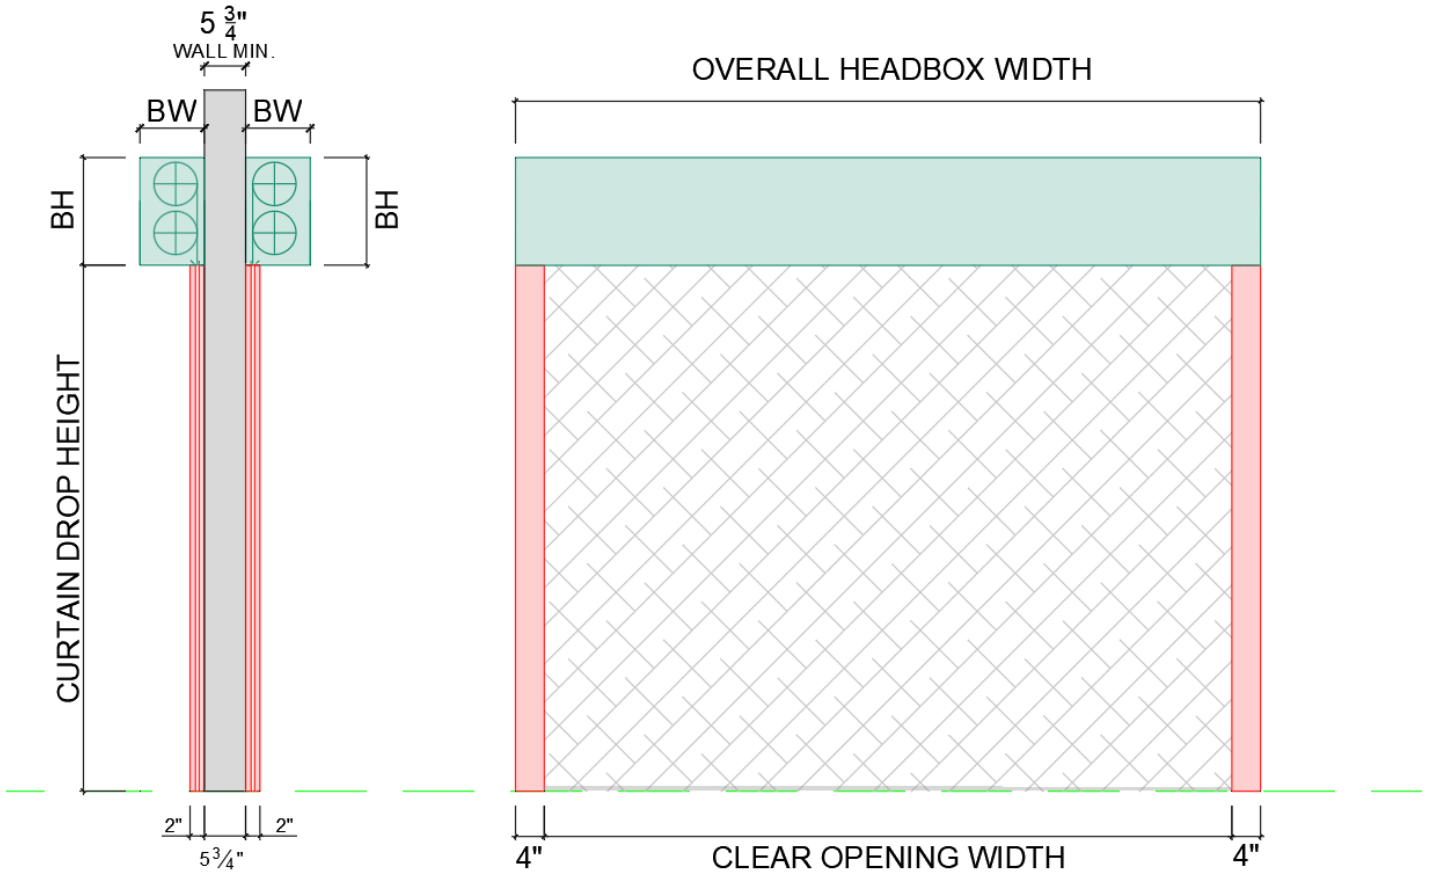

HEAD BOX SIZE MATRIX TYPE 1 - SINGLE ROLLER

MODEL: DSI- FW119
DEPLOYABLE FABRIC FIRE WALL

		HEAD BOX MATRIX (BW" X BH")							
		CLEAR OPENING WIDTH IN FT.							
		3'	4'	8'	10'	12'	14'	16'	> 20'
CURTAIN DROP HEIGHT IN FT.	3'	9 x 9	9 x 9	9 x 9	9 x 9	9 x 9	9 x 9	9 x 9	SEE MATRIX TYPE 2
	4'	9 x 9	9 x 9	9 x 9	9 x 9	9 x 9	9 x 9	9 x 9	
	8'	9 x 9	9 x 9	9 x 9	9 x 9	9 x 9	9 x 9	9 x 9	
	10'	9 x 9	9 x 9	9 x 9	9 x 9	9 x 9	9 x 9	9 x 9	
	12'	10 x 10	10 x 10	10 x 10	10 x 10	10 x 10	10 x 10	10 x 10	
	14'	10 x 10	10 x 10	10 x 10	10 x 10	10 x 10	10 x 10		
	16'	10 x 10	10 x 10	10 x 10	10 x 10	10 x 10	10 x 10		
	20'	10 x 10	10 x 10	10 x 10	10 x 10	10 x 10			
	>24'	*	*	*	*	*	*	*	

NOTE: * Contact Door Systems for any size that is not listed here

HEAD BOX SIZE MATRIX TYPE 2 - OVER/UNDER

MODEL: DSI- FW119
DEPLOYABLE FABRIC FIRE WALL

		HEAD BOX MATRIX (BW" X BH")											
		CLEAR OPENING WIDTH IN FT.											
		<6'	8'	10'	12'	14'	16'	20'	24'	26'	>26'		
CURTAIN DROP HEIGHT IN FT.	3'							9 x 15	9 x 15	9 x 15			
	4'							9 x 15	9 x 15	9 x 15			
	8'							9 x 15	9 x 15	9 x 15			
	10'							9 x 15	9 x 15	9 x 15			
	12'	SEE HEAD BOX MATRIX TYPE 1						10 x 18	10 x 18	10 x 18	10 x 18		
	14'							10 x 18	10 x 18	10 x 18	10 x 18		
	16'							10 x 18	10 x 18	10 x 18	10 x 18		
	20'					10 x 18	10 x 18	10 x 18	10 x 18	10 x 18			
	24'	*	*	12 x 21	12 x 21	12 x 21	12 x 21	12 x 21	12 x 21	12 x 21	12 x 21	Contact Door Systems	
	26'	*	*	12 x 21	12 x 21	12 x 21	12 x 21	12 x 21	12 x 21	12 x 21			
>26'	*	*	*	*	*	*	*	*	*				